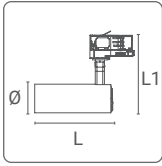

PLUS	220-240V 50/60Hz	IP20	-25° +35°C		G3

art.		Ø	L	L1			
DBTR160-W		60	130	170	290	980535	20
DBTR160-B		60	130	170	290	981082	20

PLUS	220-240V 50/60Hz	IP20	-25° +35°C		G3