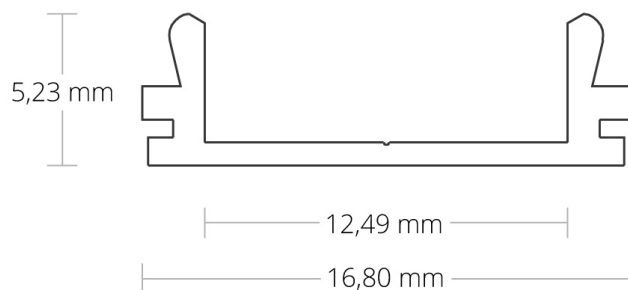

8102062

PO15 LED CONSTRUCTION PROFILE 200 CM, ULTRA-FLAT, LED STRIPS MAX. 12 MM

item number:	8102062
EAN:	9010111000067
material:	Anodised aluminium
length in mm	2000
width in mm	16
height in mm	5
protection class:	IP20
	12

features:

"Material 6063-T5 aluminium alloy -
Composition:

- Silicon: minimum 0.2%, maximum 0.6%
- Iron: no minimum, maximum 0.35%
- Copper: no minimum, maximum 0.10%
- Manganese: no minimum, maximum 0.10%
- Magnesium: minimum 0.45%, maximum 0.9%
- Chrome: no minimum, maximum 0.10%

"