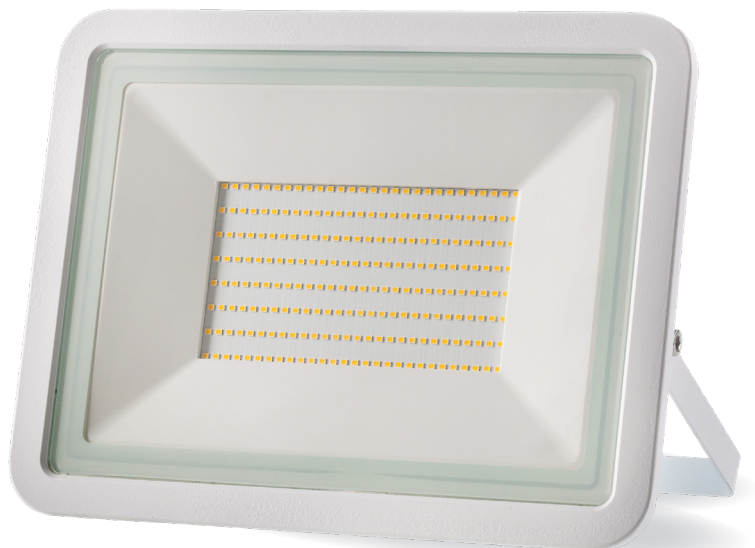

DURA
LAMP

PANTH ST

versatile floodlights

PANTH ST

Wide choice of powers and color temperature.

- 10W
850lm
- 20W
1600lm
- 30W
2400lm
- 50W
4000lm
- 100W
8000lm
- 150W
12000lm
- 200W
17000lm
- 250W
25000lm
- 350W
35000lm

BASIC

SIZE:
10 to 49 CM

COLOUR TEMPERATURE:
3000K - 4000K - 6500K

LIFETIME:
20000H L70 B30

WARRANTY:
2 ANNI

1
2
3

TYPE

High power, ultra-thin LED projector; can be used outdoor and indoor.

CHARACTERISTICS

It can be connected to motion or twilight sensors. High power items are equipped with a GORE-TEX® valve to compensate for pressure variations due to thermal changes and to prevent the formation of condensation in the fixture.

MATERIALS

Painted diecast aluminium. Black and white colour.

4 NB

Free wire for professional use

10W/20W/30W/50W =
300mm

100W/150W/200W/250W/350W =
950mm

DURA
LAMP

PANTH ST is a truly versatile product!