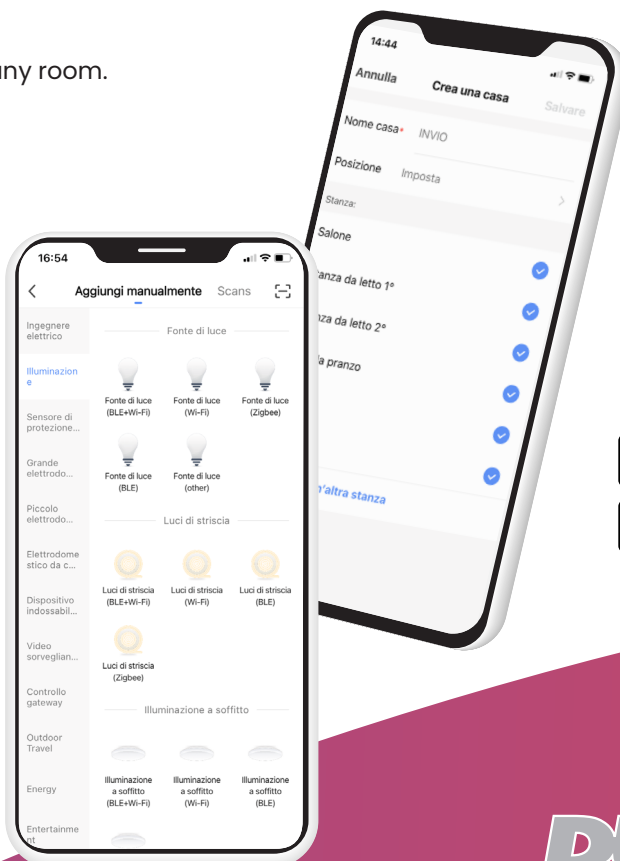

RGB Multicolor

Choose and change the colour of the light

Warm & cool

Change light intensity and tone of white

The benefits?

EN

Scenarios

Create new lighting scenarios and create unique atmospheres

Safety function

Switch the lights on and off in your absence as if someone were in the house

The last light mode you set is restored when you switch it on again

Interacts with the music on your mobile or tablet

How does it work?

Control all the lamps in the house, in the shop, in any room.

1

Download the APP available for Apple and Android, on your mobile phone or tablet

APP TUYA SMART / SMART LIFE

2

The APP automatically 'finds' the Smart Lamps via wi-fi and connects with them to allow you to control them in seconds: quick and easy!

3

Your light is in your hands! Decide the intensity or colour. Wherever you are!

DURA
LAMP